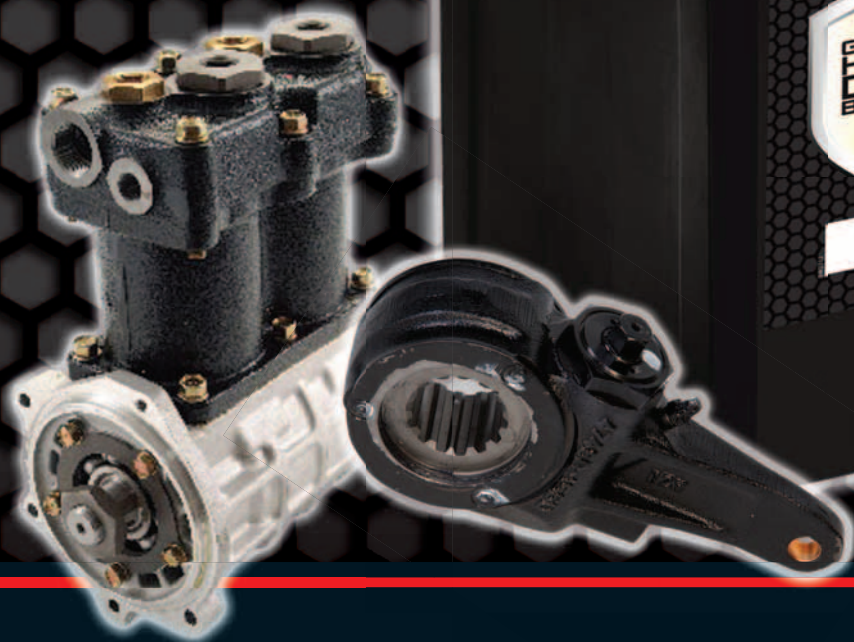

100% HINO GENUINE PARTS & ACCESSORIES

BETTER VALUE IN THE LONG RUN